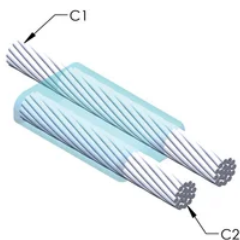

Split Crucible: No

Wear Plates: No

Mold Only: No

Welding Material: 65 or 65PLUSF20, Sold Separately

Handle Clamp: L160, Sold Separately

Frame: Not Required

Price Key: C

Ease of Use: Easy

YDERLIGERE PRODUKTOPLYSNINGER

For applications such as computer room, tunnel or other low-ventilation areas, specify a smokeless nVent ERICO Cadweld Exolon mold. Add an XL prefix to the standard mold part number when ordering (for example, a TAC2Q2Q becomes XLTAC2Q2Q). Similarly, nVent ERICO Cadweld Exolon welding material is also designated by the XL prefix (for example, 150 becomes XL150).

A gap between conductors may be required. See mold tag for more information.

XX-X-XX-XX-L-M-W		
XX	Mold Family	
X	Price Key	
XX	Conductor Code 1	
XX	Conductor Code 2	
L*	Split Crucible	Crucible section is split on molds designed with horizontal opening for easier cleaning
M*	Mold Only	
W*	Wear Plates	Reduce mechanical abrasion of molds at cable entry points

* Empty if none

DIAGRAMS

ADVARSEL

nVent-produkter skal kun installeres og anvendes som angivet i nVents produktvejledninger og træningsmaterialer. Vejledninger er tilgængelige på www.nvent.com og hos din nVent kundeservicerepræsentant. Forkert installation, misbrug,