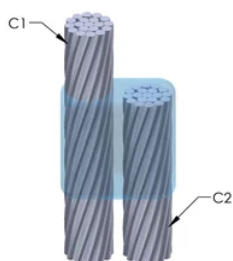

Split Crucible: No

Wear Plates: No

Mold Only: No

Welding Material: 115 or 115PLUSF20, Sold Separately

Handle Clamp: L160, Sold Separately

Price Key: R

Ease of Use: Difficult

YDERLIGERE PRODUKTOPLYSNINGER

For applications such as computer room, tunnel or other low-ventilation areas, specify a smokeless nVent ERICO Cadweld Exolon mold. Add an XL prefix to the standard mold part number when ordering (for example, a TAC2Q2Q becomes XLTAC2Q2Q). Similarly, nVent ERICO Cadweld Exolon welding material is also designated by the XL prefix (for example, 150 becomes XL150).

A gap between conductors may be required. See mold tag for more information.

XX-X-XX-XX-L-M-W		
XX	Mold Family	
X	Price Key	
XX	Conductor Code 1	
XX	Conductor Code 2	
L*	Split Crucible	Crucible section is split on molds designed with horizontal opening for easier cleaning
M*	Mold Only	
W*	Wear Plates	Reduce mechanical abrasion of molds at cable entry points

* Empty if none

DIAGRAMS

ADVARSEL

nVent-produkter skal kun installeres og anvendes som angivet i nVents produktvejledninger og træningsmaterialer. Vejledninger er tilgængelige på www.nvent.com og hos din nVent kundeservicerepræsentant. Forkert installation, misbrug, fejlanvendelse eller anden unkladelse af fuldt ud at følge nVents instruktioner og advarsler kan medføre funktionsfejl, materielle skader, alvorlige personskader eller død og/eller ugyldiggøre din garanti.