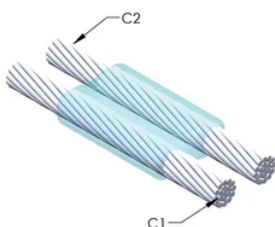

Mold Split: Horizontal

Split Crucible: No

Wear Plates: No

Mold Only: No

Welding Material: 250 or 250PLUSF20, Sold Separately

Handle Clamp: L160, Sold Separately

Frame: Not Required

Price Key: C

Ease of Use: Easy

YDERLIGERE PRODUKTOPLYSNINGER

For applications such as computer room, tunnel or other low-ventilation areas, specify a smokeless nVent ERICO Cadweld Exolon mold. Add an XL prefix to the standard mold part number when ordering (for example, a TAC2Q2Q becomes XLTAC2Q2Q). Similarly, nVent ERICO Cadweld Exolon welding material is also designated by the XL prefix (for example, 150 becomes XL150).

A gap between conductors may be required. See mold tag for more information.

XX-X-XX-XX-L-M-W		
XX	Mold Family	
X	Price Key	
XX	Conductor Code 1	
XX	Conductor Code 2	
L*	Split Crucible	Crucible section is split on molds designed with horizontal opening for easier cleaning
M*	Mold Only	
W*	Wear Plates	Reduce mechanical abrasion of molds at cable entry points

* Empty if none

DIAGRAMS