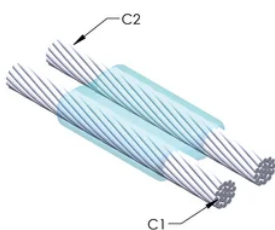

Split Crucible: No

Wear Plates: No

Mold Only: No

Welding Material: 500 or 500PLUSF20, Sold Separately

Handle Clamp: L159, Sold Separately

Frame: Not Required

Price Key: D

Ease of Use: Easy

YDERLIGERE PRODUKTOPLYSNINGER

For applications such as computer room, tunnel or other low-ventilation areas, specify a smokeless nVent ERICO Cadweld Exolon mold. Add an XL prefix to the standard mold part number when ordering (for example, a TAC2Q2Q becomes XLTAC2Q2Q). Similarly, nVent ERICO Cadweld Exolon welding material is also designated by the XL prefix (for example, 150 becomes XL150).

A gap between conductors may be required. See mold tag for more information.

XX-X-XX-XX-L-M-W		
XX	Mold Family	
X	Price Key	
XX	Conductor Code 1	
XX	Conductor Code 2	
L*	Split Crucible	Crucible section is split on molds designed with horizontal opening for easier cleaning
M*	Mold Only	
W*	Wear Plates	Reduce mechanical abrasion of molds at cable entry points

* Empty if none

DIAGRAMS

ADVARSEL

nVent-produkter skal kun installeres og anvendes som angivet i nVents produktvejledninger og træningsmaterialer. Vejledninger er tilgængelige på www.nvent.com og hos din nVent kundeservicerepræsentant. Forkert installation, misbrug,