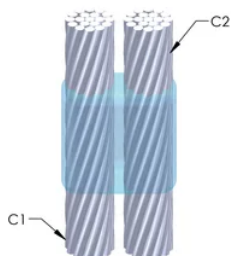

Split Crucible: No

Wear Plates: No

Mold Only: Yes

Welding Material: 250 x 3 or 750PLUSF20, Sold Separately

Handle Clamp: L160, Sold Separately

Frame: M2375X, Sold Separately

Price Key: J

Ease of Use: Difficult

YDERLIGERE PRODUKTOPLYSNINGER

For applications such as computer room, tunnel or other low-ventilation areas, specify a smokeless nVent ERICO Cadweld Exolon mold. Add an XL prefix to the standard mold part number when ordering (for example, a TAC2Q2Q becomes XLTAC2Q2Q). Similarly, nVent ERICO Cadweld Exolon welding material is also designated by the XL prefix (for example, 150 becomes XL150).

A gap between conductors may be required. See mold tag for more information.

XX-X-XX-XX-L-M-W		
XX	Mold Family	
X	Price Key	
XX	Conductor Code 1	
XX	Conductor Code 2	
L*	Split Crucible	Crucible section is split on molds designed with horizontal opening for easier cleaning
M*	Mold Only	
W*	Wear Plates	Reduce mechanical abrasion of molds at cable entry points

* Empty if none

DIAGRAMS

ADVARSEL

nVent-produkter skal kun installeres og anvendes som angivet i nVents produktvejledninger og træningsmaterialer. Vejledninger er tilgængelige på www.nvent.com og hos din nVent kundeservicerepræsentant. Forkert installation, misbrug,