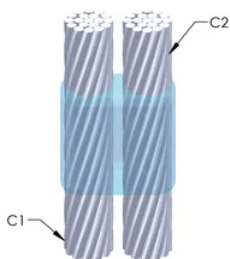

Split Crucible: No

Wear Plates: No

Mold Only: No

Welding Material: 65 or 65PLUSF20, Sold Separately

Handle Clamp: L160, Sold Separately

Price Key: R

Ease of Use: Difficult

YDERLIGERE PRODUKTOPLYSNINGER

For applications such as computer room, tunnel or other low-ventilation areas, specify a smokeless nVent ERICO Cadweld Exolon mold. Add an XL prefix to the standard mold part number when ordering (for example, a TAC2Q2Q becomes XLTAC2Q2Q). Similarly, nVent ERICO Cadweld Exolon welding material is also designated by the XL prefix (for example, 150 becomes XL150).

A gap between conductors may be required. See mold tag for more information.

XX-X-XX-XX-L-M-W		
XX	Mold Family	
X	Price Key	
XX	Conductor Code 1	
XX	Conductor Code 2	
L*	Split Crucible	Crucible section is split on molds designed with horizontal opening for easier cleaning
M*	Mold Only	
W*	Wear Plates	Reduce mechanical abrasion of molds at cable entry points

* Empty if none

DIAGRAMS

ADVARSEL

nVent-produkter skal kun installeres og anvendes som angivet i nVents produktvejledninger og træningsmaterialer. Vejledninger er tilgængelige på www.nvent.com og hos din nVent kundeservicerepræsentant. Forkert installation, misbrug, fejlanvendelse eller anden undladelse af fuldt ud at følge nVents instruktioner og advarsler kan medføre funktionsfejl, materielle skader, alvorlige personskader eller død og/eller ugyldiggøre din garanti.