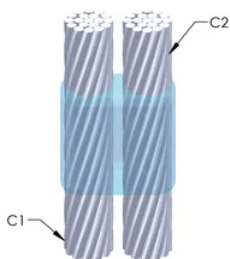

Split Crucible: No

Wear Plates: No

Mold Only: No

Welding Material: 90 or 90PLUSF20, Sold Separately

Handle Clamp: L160, Sold Separately

Price Key: R

Ease of Use: Difficult

YDERLIGERE PRODUKTOPLYSNINGER

For applications such as computer room, tunnel or other low-ventilation areas, specify a smokeless nVent ERICO Cadweld Exolon mold. Add an XL prefix to the standard mold part number when ordering (for example, a TAC2Q2Q becomes XLTAC2Q2Q). Similarly, nVent ERICO Cadweld Exolon welding material is also designated by the XL prefix (for example, 150 becomes XL150).

A gap between conductors may be required. See mold tag for more information.

XX-X-XX-XX-L-M-W		
XX	Mold Family	
X	Price Key	
XX	Conductor Code 1	
XX	Conductor Code 2	
L*	Split Crucible	Crucible section is split on molds designed with horizontal opening for easier cleaning
M*	Mold Only	
W*	Wear Plates	Reduce mechanical abrasion of molds at cable entry points

* Empty if none

DIAGRAMS

ADVARSEL

nVent-produkter skal kun installeres og anvendes som angivet i nVents produktvejledninger og træningsmaterialer. Vejledninger er tilgængelige på www.nvent.com og hos din nVent kundeservicerepræsentant. Forkert installation, misbrug, fejlanvendelse eller anden unndladelse af fuldt ud at følge nVents instruktioner og advarsler kan medføre funktionsfejl, materielle skader, alvorlige personskader eller død og/eller ugyldiggøre din garanti.