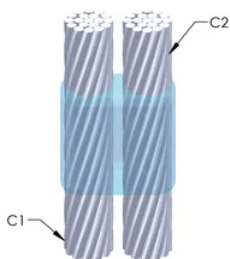

Split Crucible: No

Wear Plates: No

Mold Only: No

Welding Material: 115 or 115PLUSF20, Sold Separately

Handle Clamp: L160, Sold Separately

Price Key: R

Ease of Use: Difficult

YDERLIGERE PRODUKTOPLYSNINGER

For applications such as computer room, tunnel or other low-ventilation areas, specify a smokeless nVent ERICO Cadweld Exolon mold. Add an XL prefix to the standard mold part number when ordering (for example, a TAC2Q2Q becomes XLTAC2Q2Q). Similarly, nVent ERICO Cadweld Exolon welding material is also designated by the XL prefix (for example, 150 becomes XL150).

A gap between conductors may be required. See mold tag for more information.

XX-X-XX-XX-L-M-W		
XX	Mold Family	
X	Price Key	
XX	Conductor Code 1	
XX	Conductor Code 2	
L*	Split Crucible	Crucible section is split on molds designed with horizontal opening for easier cleaning
M*	Mold Only	
W*	Wear Plates	Reduce mechanical abrasion of molds at cable entry points

* Empty if none

DIAGRAMS

ADVARSEL

nVent-produkter skal kun installeres og anvendes som angivet i nVents produktvejledninger og træningsmaterialer. Vejledninger er tilgængelige på www.nvent.com og hos din nVent kundeservicerepræsentant. Forkert installation, misbrug, fejlanvendelse eller anden undladelse af fuldt ud at følge nVents instruktioner og advarsler kan medføre funktionsfejl, materielle skader, alvorlige personskader eller død og/eller ugyldiggøre din garanti.