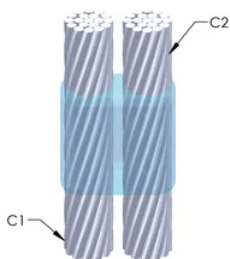

Split Crucible: No

Wear Plates: No

Mold Only: No

Welding Material: 150 or 150PLUSF20, Sold Separately

Handle Clamp: L160, Sold Separately

Price Key: R

Ease of Use: Difficult

YDERLIGERE PRODUKTOPLYSNINGER

For applications such as computer room, tunnel or other low-ventilation areas, specify a smokeless nVent ERICO Cadweld Exolon mold. Add an XL prefix to the standard mold part number when ordering (for example, a TAC2Q2Q becomes XLTAC2Q2Q). Similarly, nVent ERICO Cadweld Exolon welding material is also designated by the XL prefix (for example, 150 becomes XL150).

A gap between conductors may be required. See mold tag for more information.

XX-X-XX-XX-L-M-W		
XX	Mold Family	
X	Price Key	
XX	Conductor Code 1	
XX	Conductor Code 2	
L*	Split Crucible	Crucible section is split on molds designed with horizontal opening for easier cleaning
M*	Mold Only	
W*	Wear Plates	Reduce mechanical abrasion of molds at cable entry points

* Empty if none

DIAGRAMS

ADVARSEL

nVent-produkter skal kun installeres og anvendes som angivet i nVents produktvejledninger og træningsmaterialer. Vejledninger er tilgængelige på www.nvent.com og hos din nVent kundeservicerepræsentant. Forkert installation, misbrug, fejlanvendelse eller anden undladelse af fuldt ud at følge nVents instruktioner og advarsler kan medføre funktionsfejl, materielle skader, alvorlige personskader eller død og/eller ugyldiggøre din garanti.