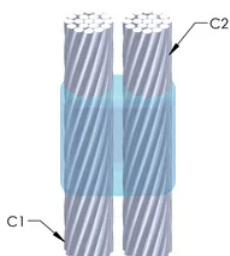

Split Crucible: No

Wear Plates: No

Mold Only: No

Welding Material: 250 or 250PLUSF20, Sold Separately

Handle Clamp: L160, Sold Separately

Mold Sealer: T403, Sold Separately

Price Key: R

Ease of Use: Difficult

YDERLIGERE PRODUKTOPLYSNINGER

For applications such as computer room, tunnel or other low-ventilation areas, specify a smokeless nVent ERICO Cadweld Exolon mold. Add an XL prefix to the standard mold part number when ordering (for example, a TAC2Q2Q becomes XLTAC2Q2Q). Similarly, nVent ERICO Cadweld Exolon welding material is also designated by the XL prefix (for example, 150 becomes XL150).

A gap between conductors may be required. See mold tag for more information.

XX-X-XX-XX-L-M-W		
XX	Mold Family	
X	Price Key	
XX	Conductor Code 1	
XX	Conductor Code 2	
L*	Split Crucible	Crucible section is split on molds designed with horizontal opening for easier cleaning
M*	Mold Only	
W*	Wear Plates	Reduce mechanical abrasion of molds at cable entry points

* Empty if none

DIAGRAMS

ADVARSEL

nVent-produkter skal kun installeres og anvendes som angivet i nVents produktvejledninger og træningsmaterialer. Vejledninger er tilgængelige på www.nvent.com og hos din nVent kundeservicerepræsentant. Forkert installation, misbrug,