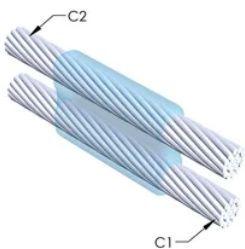

Conductor 1 Outer Diameter, Nominal: 3.25mm

Conductor 2: 1/0 Concentric

Conductor 2 Outer Diameter, Nominal: 9.47mm

Mold Split: Vertical

Split Crucible: No

Wear Plates: No

Mold Only: No

Welding Material: 65 or 65PLUSF20, Sold Separately

Handle Clamp: L160, Sold Separately

Price Key: C

Ease of Use: Preferred

YDERLIGERE PRODUKTOPLYSNINGER

For applications such as computer room, tunnel or other low-ventilation areas, specify a smokeless nVent ERICO Cadweld Exolon mold. Add an XL prefix to the standard mold part number when ordering (for example, a TAC2Q2Q becomes XLTAC2Q2Q). Similarly, nVent ERICO Cadweld Exolon welding material is also designated by the XL prefix (for example, 150 becomes XL150).

A gap between conductors may be required. See mold tag for more information.

XX-X-XX-XX-L-M-W		
XX	Mold Family	
X	Price Key	
XX	Conductor Code 1	
XX	Conductor Code 2	
L*	Split Crucible	Crucible section is split on molds designed with horizontal opening for easier cleaning
M*	Mold Only	
W*	Wear Plates	Reduce mechanical abrasion of molds at cable entry points

* Empty if none

DIAGRAMS