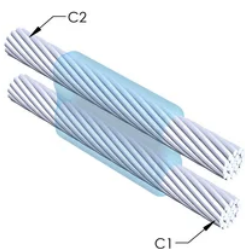

Conductor 1: #6 Solid

Conductor 1 Outer Diameter, Nominal: 4.11mm

Conductor 2: 4/0 Concentric

Conductor 2 Outer Diameter, Nominal: 13.41mm

Mold Split: Vertical

Split Crucible: No

Wear Plates: No

Mold Only: No

Welding Material: 90 or 90PLUSF20, Sold Separately

Handle Clamp: L160, Sold Separately

Price Key: C

Ease of Use: Preferred

YDERLIGERE PRODUKTOPLYSNINGER

For applications such as computer room, tunnel or other low-ventilation areas, specify a smokeless nVent ERICO Cadweld Exolon mold. Add an XL prefix to the standard mold part number when ordering (for example, a TAC2Q2Q becomes XLTAC2Q2Q). Similarly, nVent ERICO Cadweld Exolon welding material is also designated by the XL prefix (for example, 150 becomes XL150).

A gap between conductors may be required. See mold tag for more information.

XX-X-XX-XX-L-M-W		
XX	Mold Family	
X	Price Key	
XX	Conductor Code 1	
XX	Conductor Code 2	
L*	Split Crucible	Crucible section is split on molds designed with horizontal opening for easier cleaning
M*	Mold Only	
W*	Wear Plates	Reduce mechanical abrasion of molds at cable entry points

* Empty if none

DIAGRAMS