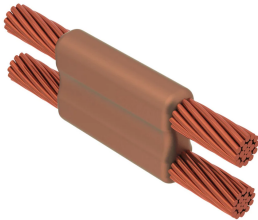

# Cable to Cable, PT, #4 Solid, 5.2 mm Conductor 1 OD, #4 Solid, 5.2 mm Conductor 2 OD

### KATALOGNUMMER

---

**PTC1K1K**

nVent ERICO Cadweld graphite molds are designed and engineered for thousands of connection styles and conductor combinations.

### FUNKTIONER

---

Forms a permanent, low resistance connection

Provides a molecular bond

nVent ERICO Cadweld Exothermic Connections are rated with the same current capacity as the conductor

Portable installation equipment with no external source of power required