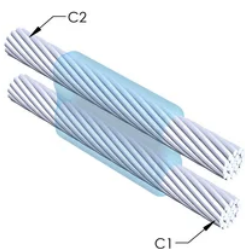

Conductor 1 Outer Diameter, Nominal: 5.82mm

Conductor 2: #3 Solid

Conductor 2 Outer Diameter, Nominal: 5.82mm

Mold Split: Vertical

Split Crucible: No

Wear Plates: No

Mold Only: No

Welding Material: 32 or 32PLUSF20, Sold Separately

Handle Clamp: L160, Sold Separately

Mold Sealer: T403, Sold Separately

Price Key: C

Ease of Use: Preferred

YDERLIGERE PRODUKTOPLYSNINGER

For applications such as computer room, tunnel or other low-ventilation areas, specify a smokeless nVent ERICO Cadweld Exolon mold. Add an XL prefix to the standard mold part number when ordering (for example, a TAC2Q2Q becomes XLTAC2Q2Q). Similarly, nVent ERICO Cadweld Exolon welding material is also designated by the XL prefix (for example, 150 becomes XL150).

A gap between conductors may be required. See mold tag for more information.

XX-X-XX-XX-L-M-W		
XX	Mold Family	
X	Price Key	
XX	Conductor Code 1	
XX	Conductor Code 2	
L*	Split Crucible	Crucible section is split on molds designed with horizontal opening for easier cleaning
M*	Mold Only	
W*	Wear Plates	Reduce mechanical abrasion of molds at cable entry points

* Empty if none

DIAGRAMS