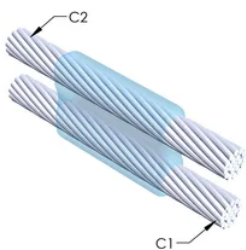

Conductor 1 Outer Diameter, Nominal: 6.53mm

Conductor 2: #6 Concentric

Conductor 2 Outer Diameter, Nominal: 4.67mm

Mold Split: Vertical

Split Crucible: No

Wear Plates: No

Mold Only: No

Welding Material: 45 or 45PLUSF20, Sold Separately

Handle Clamp: L160, Sold Separately

Price Key: C

Ease of Use: Preferred

YDERLIGERE PRODUKTOPLYSNINGER

For applications such as computer room, tunnel or other low-ventilation areas, specify a smokeless nVent ERICO Cadweld Exolon mold. Add an XL prefix to the standard mold part number when ordering (for example, a TAC2Q2Q becomes XLTAC2Q2Q). Similarly, nVent ERICO Cadweld Exolon welding material is also designated by the XL prefix (for example, 150 becomes XL150).

A gap between conductors may be required. See mold tag for more information.

XX-X-XX-XX-L-M-W		
XX	Mold Family	
X	Price Key	
XX	Conductor Code 1	
XX	Conductor Code 2	
L*	Split Crucible	Crucible section is split on molds designed with horizontal opening for easier cleaning
M*	Mold Only	
W*	Wear Plates	Reduce mechanical abrasion of molds at cable entry points

* Empty if none

DIAGRAMS