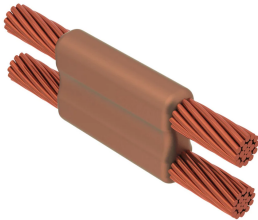

Cable to Cable, PT, #1 Solid, 7.3 mm Conductor 1 OD, #2 Solid, 6.5 mm Conductor 2 OD

Data Solutions

KATALOGNUMMER

PTC1X1T

nVent ERICO Cadweld graphite molds are designed and engineered for thousands of connection styles and conductor combinations.

CERTIFICERINGER

FUNKTIONER

Forms a permanent, low resistance connection

Provides a molecular bond

nVent ERICO Cadweld Exothermic Connections are rated with the same current capacity as the conductor

Portable installation equipment with no external source of power required

Installers can be easily trained to make nVent ERICO Cadweld Exothermic Connections

Connections can be visually inspected

PRODUKTEGENSKABER

Mold Family: PT Mold Family

Conductor 1: #1 Solid

Conductor 1 Outer Diameter, Nominal: 7.34mm

Conductor 2: #2 Solid

Conductor 2 Outer Diameter, Nominal: 6.53mm

Mold Split: Vertical

Split Crucible: No

Wear Plates: No

Mold Only: No

Welding Material: 65 or 65PLUSF20, Sold Separately

Handle Clamp: L160, Sold Separately