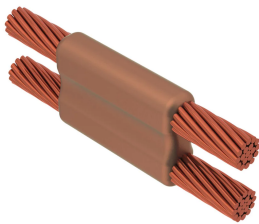

Cable to Cable, PT, 300 kcmil Concentric, 16 mm Conductor 1 OD, 19/#7 Copperweld, 18.3 mm Conductor 2 OD

Data Solutions

KATALOGNUMMER

PTC3A9H

nVent ERICO Cadweld graphite molds are designed and engineered for thousands of connection styles and conductor combinations.

FUNKTIONER

Forms a permanent, low resistance connection

Provides a molecular bond

nVent ERICO Cadweld Exothermic Connections are rated with the same current capacity as the conductor

Portable installation equipment with no external source of power required

Installers can be easily trained to make nVent ERICO Cadweld Exothermic Connections

Connections can be visually inspected

PRODUKTEGENSKABER

Mold Family: PT Mold Family

Conductor 1: 300 kcmil Concentric

Conductor 1 Outer Diameter, Nominal: 16mm

Conductor 2: 19/#7 Copperweld

Conductor 2 Outer Diameter, Nominal: 18.31mm

Mold Split: Vertical

Split Crucible: No

Wear Plates: No

Mold Only: No

Welding Material: 150 x 2 or 300PLUSF20, Sold Separately

Handle Clamp: L160, Sold Separately