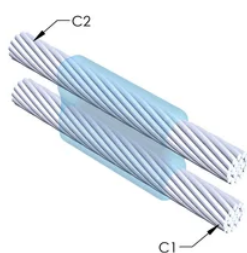

Split Crucible: No

Wear Plates: No

Mold Only: No

Welding Material: 150 x 2 or 300PLUSF20, Sold Separately

Handle Clamp: L160, Sold Separately

Price Key: C

Ease of Use: Preferred

YDERLIGERE PRODUKTOPLYSNINGER

For applications such as computer room, tunnel or other low-ventilation areas, specify a smokeless nVent ERICO Cadweld Exolon mold. Add an XL prefix to the standard mold part number when ordering (for example, a TAC2Q2Q becomes XLTAC2Q2Q). Similarly, nVent ERICO Cadweld Exolon welding material is also designated by the XL prefix (for example, 150 becomes XL150).

A gap between conductors may be required. See mold tag for more information.

XX-X-XX-XX-L-M-W		
XX	Mold Family	
X	Price Key	
XX	Conductor Code 1	
XX	Conductor Code 2	
L*	Split Crucible	Crucible section is split on molds designed with horizontal opening for easier cleaning
M*	Mold Only	
W*	Wear Plates	Reduce mechanical abrasion of molds at cable entry points

* Empty if none

DIAGRAMS

ADVARSEL

nVent-produkter skal kun installeres og anvendes som angivet i nVents produktvejledninger og træningsmaterialer. Vejledninger er tilgængelige på www.nvent.com og hos din nVent kundeservicerepræsentant. Forkert installation, misbrug, fejlanvendelse eller anden undladelse af fuldt ud at følge nVents instruktioner og advarsler kan medføre funktionsfejl, materielle skader, alvorlige personskader eller død og/eller ugyldiggøre din garanti.