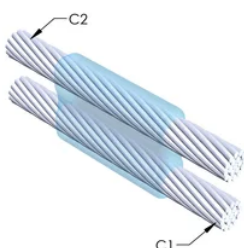

Split Crucible: No

Wear Plates: Yes

Number of Wear Plate Sets: 2

Mold Only: No

Welding Material: 150 or 150PLUSF20, Sold Separately

Handle Clamp: L160, Sold Separately

Price Key: C

Ease of Use: Preferred

YDERLIGERE PRODUKTOPLYSNINGER

For applications such as computer room, tunnel or other low-ventilation areas, specify a smokeless nVent ERICO Cadweld Exolon mold. Add an XL prefix to the standard mold part number when ordering (for example, a TAC2Q2Q becomes XLTAC2Q2Q). Similarly, nVent ERICO Cadweld Exolon welding material is also designated by the XL prefix (for example, 150 becomes XL150).

A gap between conductors may be required. See mold tag for more information.

XX-X-XX-XX-L-M-W		
XX	Mold Family	
X	Price Key	
XX	Conductor Code 1	
XX	Conductor Code 2	
L*	Split Crucible	Crucible section is split on molds designed with horizontal opening for easier cleaning
M*	Mold Only	
W*	Wear Plates	Reduce mechanical abrasion of molds at cable entry points

* Empty if none

DIAGRAMS

ADVARSEL

nVent-produkter skal kun installeres og anvendes som angivet i nVents produktvejledninger og træningsmaterialer. Vejledninger er tilgængelige på www.nvent.com og hos din nVent kundeservicerepræsentant. Forkert installation, misbrug,