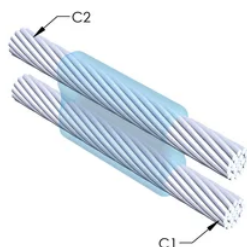

Split Crucible: No

Wear Plates: No

Mold Only: No

Welding Material: 90 or 90PLUSF20, Sold Separately

Handle Clamp: L160, Sold Separately

Frame: Not Required

Price Key: C

Ease of Use: Preferred

YDERLIGERE PRODUKTOPLYSNINGER

For applications such as computer room, tunnel or other low-ventilation areas, specify a smokeless nVent ERICO Cadweld Exolon mold. Add an XL prefix to the standard mold part number when ordering (for example, a TAC2Q2Q becomes XLTAC2Q2Q). Similarly, nVent ERICO Cadweld Exolon welding material is also designated by the XL prefix (for example, 150 becomes XL150).

A gap between conductors may be required. See mold tag for more information.

XX-X-XX-XX-L-M-W		
XX	Mold Family	
X	Price Key	
XX	Conductor Code 1	
XX	Conductor Code 2	
L*	Split Crucible	Crucible section is split on molds designed with horizontal opening for easier cleaning
M*	Mold Only	
W*	Wear Plates	Reduce mechanical abrasion of molds at cable entry points

* Empty if none

DIAGRAMS

ADVARSEL

nVent-produkter skal kun installeres og anvendes som angivet i nVents produktvejledninger og træningsmaterialer. Vejledninger er tilgængelige på www.nvent.com og hos din nVent kundeservicerepræsentant. Forkert installation, misbrug, fejlanvendelse eller anden undladelse af fuldt ud at følge nVents instruktioner og advarsler kan medføre funktionsfejl, materielle skader, alvorlige personskader eller død og/eller ugyldiggøre din garanti.