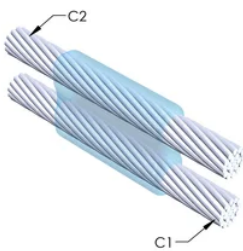

Mold Split: Vertical

Split Crucible: No

Wear Plates: No

Mold Only: No

Welding Material: 150 or 150PLUSF20, Sold Separately

Handle Clamp: L160, Sold Separately

Frame: Not Required

Price Key: C

Ease of Use: Preferred

YDERLIGERE PRODUKTOPLYSNINGER

For applications such as computer room, tunnel or other low-ventilation areas, specify a smokeless nVent ERICO Cadweld Exolon mold. Add an XL prefix to the standard mold part number when ordering (for example, a TAC2Q2Q becomes XLTAC2Q2Q). Similarly, nVent ERICO Cadweld Exolon welding material is also designated by the XL prefix (for example, 150 becomes XL150).

A gap between conductors may be required. See mold tag for more information.

XX-X-XX-XX-L-M-W		
XX	Mold Family	
X	Price Key	
XX	Conductor Code 1	
XX	Conductor Code 2	
L*	Split Crucible	Crucible section is split on molds designed with horizontal opening for easier cleaning
M*	Mold Only	
W*	Wear Plates	Reduce mechanical abrasion of molds at cable entry points

* Empty if none

DIAGRAMS