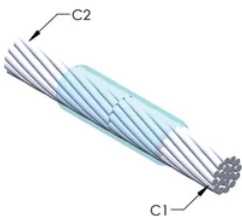

Conductor 1 Outer Diameter, Nominal: 4.11mm

Conductor 2: #6 Solid

Conductor 2 Outer Diameter, Nominal: 4.11mm

Mold Split: Vertical

Split Crucible: No

Wear Plates: No

Mold Only: No

Welding Material: 25 or 25PLUSF20, Sold Separately

Handle Clamp: L160, Sold Separately

Conductor Sleeve: B1331L x 2, Sold Separately

Price Key: C

Ease of Use: Preferred

YDERLIGERE PRODUKTOPLYSNINGER

For applications such as computer room, tunnel or other low-ventilation areas, specify a smokeless nVent ERICO Cadweld Exolon mold. Add an XL prefix to the standard mold part number when ordering (for example, a TAC2Q2Q becomes XLTAC2Q2Q). Similarly, nVent ERICO Cadweld Exolon welding material is also designated by the XL prefix (for example, 150 becomes XL150).

A gap between conductors may be required. See mold tag for more information.

XX-X-XX-XX-L-M-W		
XX	Mold Family	
X	Price Key	
XX	Conductor Code 1	
XX	Conductor Code 2	
L*	Split Crucible	Crucible section is split on molds designed with horizontal opening for easier cleaning
M*	Mold Only	
W*	Wear Plates	Reduce mechanical abrasion of molds at cable entry points

* Empty if none

DIAGRAMS