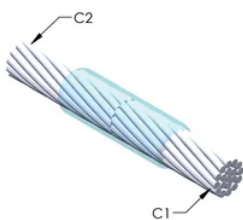

Conductor 1 Outer Diameter, Nominal: 5.18mm

Conductor 2: #4 Concentric

Conductor 2 Outer Diameter, Nominal: 5.89mm

Mold Split: Vertical

Split Crucible: No

Wear Plates: No

Mold Only: No

Welding Material: 25 or 25PLUSF20, Sold Separately

Handle Clamp: L160, Sold Separately

Price Key: C

Ease of Use: Preferred

YDERLIGERE PRODUKTOPLYSNINGER

For applications such as computer room, tunnel or other low-ventilation areas, specify a smokeless nVent ERICO Cadweld Exolon mold. Add an XL prefix to the standard mold part number when ordering (for example, a TAC2Q2Q becomes XLTAC2Q2Q). Similarly, nVent ERICO Cadweld Exolon welding material is also designated by the XL prefix (for example, 150 becomes XL150).

A gap between conductors may be required. See mold tag for more information.

XX-X-XX-XX-L-M-W		
XX	Mold Family	
X	Price Key	
XX	Conductor Code 1	
XX	Conductor Code 2	
L*	Split Crucible	Crucible section is split on molds designed with horizontal opening for easier cleaning
M*	Mold Only	
W*	Wear Plates	Reduce mechanical abrasion of molds at cable entry points

* Empty if none

DIAGRAMS