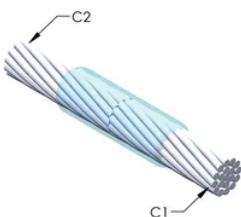

Conductor 1: 4/0 Concentric

Conductor 1 Outer Diameter, Nominal: 13.41mm

Conductor 2: 4/0 Concentric

Conductor 2 Outer Diameter, Nominal: 13.41mm

Mold Split: Vertical

Split Crucible: No

Wear Plates: No

Mold Only: No

Welding Material: 90 or 90PLUSF20, Sold Separately

Handle Clamp: L160, Sold Separately

Price Key: C

Ease of Use: Preferred

YDERLIGERE PRODUKTOPLYSNINGER

For applications such as computer room, tunnel or other low-ventilation areas, specify a smokeless nVent ERICO Cadweld Exolon mold. Add an XL prefix to the standard mold part number when ordering (for example, a TAC2Q2Q becomes XLTAC2Q2Q). Similarly, nVent ERICO Cadweld Exolon welding material is also designated by the XL prefix (for example, 150 becomes XL150).

A gap between conductors may be required. See mold tag for more information.

XX-X-XX-XX-L-M-W		
XX	Mold Family	
X	Price Key	
XX	Conductor Code 1	
XX	Conductor Code 2	
L*	Split Crucible	Crucible section is split on molds designed with horizontal opening for easier cleaning
M*	Mold Only	
W*	Wear Plates	Reduce mechanical abrasion of molds at cable entry points

* Empty if none

DIAGRAMS