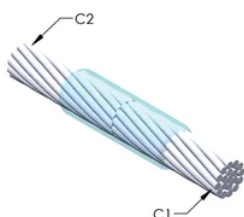

Split Crucible: No

Wear Plates: No

Mold Only: No

Welding Material: 115 or 115PLUSF20, Sold Separately

Handle Clamp: L160, Sold Separately

Price Key: C

Ease of Use: Preferred

YDERLIGERE PRODUKTOPLYSNINGER

For applications such as computer room, tunnel or other low-ventilation areas, specify a smokeless nVent ERICO Cadweld Exolon mold. Add an XL prefix to the standard mold part number when ordering (for example, a TAC2Q2Q becomes XLTAC2Q2Q). Similarly, nVent ERICO Cadweld Exolon welding material is also designated by the XL prefix (for example, 150 becomes XL150).

A gap between conductors may be required. See mold tag for more information.

XX-X-XX-XX-L-M-W		
XX	Mold Family	
X	Price Key	
XX	Conductor Code 1	
XX	Conductor Code 2	
L*	Split Crucible	Crucible section is split on molds designed with horizontal opening for easier cleaning
M*	Mold Only	
W*	Wear Plates	Reduce mechanical abrasion of molds at cable entry points

* Empty if none

DIAGRAMS

ADVARSEL

nVent-produkter skal kun installeres og anvendes som angivet i nVents produktvejledninger og træningsmaterialer. Vejledninger er tilgængelige på www.nvent.com og hos din nVent kundeservicerepræsentant. Forkert installation, misbrug, fejlanvendelse eller anden undladelse af fuldt ud at følge nVents instruktioner og advarsler kan medføre funktionsfejl, materielle skader, alvorlige personskader eller død og/eller ugyldiggøre din garanti.