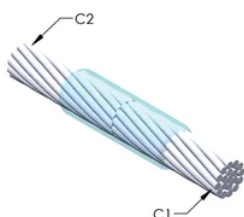

Split Crucible: No

Wear Plates: No

Mold Only: No

Welding Material: 200 or 200PLUSF20, Sold Separately

Handle Clamp: L160, Sold Separately

Price Key: C

Ease of Use: Preferred

YDERLIGERE PRODUKTOPLYSNINGER

For applications such as computer room, tunnel or other low-ventilation areas, specify a smokeless nVent ERICO Cadweld Exolon mold. Add an XL prefix to the standard mold part number when ordering (for example, a TAC2Q2Q becomes XLTAC2Q2Q). Similarly, nVent ERICO Cadweld Exolon welding material is also designated by the XL prefix (for example, 150 becomes XL150).

A gap between conductors may be required. See mold tag for more information.

XX-X-XX-XX-L-M-W		
XX	Mold Family	
X	Price Key	
XX	Conductor Code 1	
XX	Conductor Code 2	
L*	Split Crucible	Crucible section is split on molds designed with horizontal opening for easier cleaning
M*	Mold Only	
W*	Wear Plates	Reduce mechanical abrasion of molds at cable entry points

* Empty if none

DIAGRAMS

ADVARSEL

nVent-produkter skal kun installeres og anvendes som angivet i nVents produktvejledninger og træningsmaterialer. Vejledninger er tilgængelige på www.nvent.com og hos din nVent kundeservicerepræsentant. Forkert installation, misbrug, fejlanvendelse eller anden undladelse af fuldt ud at følge nVents instruktioner og advarsler kan medføre funktionsfejl, materielle skader, alvorlige personskader eller død og/eller ugyldiggøre din garanti.