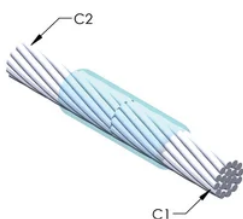

Split Crucible: No

Wear Plates: No

Mold Only: No

Welding Material: 250 or 250PLUSF20, Sold Separately

Handle Clamp: L160, Sold Separately

Price Key: C

Ease of Use: Preferred

YDERLIGERE PRODUKTOPLYSNINGER

For applications such as computer room, tunnel or other low-ventilation areas, specify a smokeless nVent ERICO Cadweld Exolon mold. Add an XL prefix to the standard mold part number when ordering (for example, a TAC2Q2Q becomes XLTAC2Q2Q). Similarly, nVent ERICO Cadweld Exolon welding material is also designated by the XL prefix (for example, 150 becomes XL150).

A gap between conductors may be required. See mold tag for more information.

XX-X-XX-XX-L-M-W		
XX	Mold Family	
X	Price Key	
XX	Conductor Code 1	
XX	Conductor Code 2	
L*	Split Crucible	Crucible section is split on molds designed with horizontal opening for easier cleaning
M*	Mold Only	
W*	Wear Plates	Reduce mechanical abrasion of molds at cable entry points

* Empty if none

DIAGRAMS

ADVARSEL

nVent-produkter skal kun installeres og anvendes som angivet i nVents produktvejledninger og træningsmaterialer. Vejledninger er tilgængelige på www.nvent.com og hos din nVent kundeservicerepræsentant. Forkert installation, misbrug, fejlanvendelse eller anden unkladelse af fuldt ud at følge nVents instruktioner og advarsler kan medføre funktionsfejl, materielle skader, alvorlige personskader eller død og/eller ugyldiggøre din garanti.