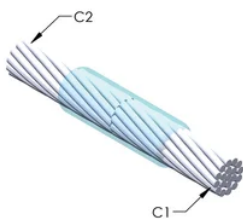

Split Crucible: No

Wear Plates: No

Mold Only: No

Welding Material: 250 or 250PLUSF20, Sold Separately

Handle Clamp: L160, Sold Separately

Frame: Not Required

Price Key: C

Ease of Use: Preferred

YDERLIGERE PRODUKTOPLYSNINGER

For applications such as computer room, tunnel or other low-ventilation areas, specify a smokeless nVent ERICO Cadweld Exolon mold. Add an XL prefix to the standard mold part number when ordering (for example, a TAC2Q2Q becomes XLTAC2Q2Q). Similarly, nVent ERICO Cadweld Exolon welding material is also designated by the XL prefix (for example, 150 becomes XL150).

A gap between conductors may be required. See mold tag for more information.

XX-X-XX-XX-L-M-W		
XX	Mold Family	
X	Price Key	
XX	Conductor Code 1	
XX	Conductor Code 2	
L*	Split Crucible	Crucible section is split on molds designed with horizontal opening for easier cleaning
M*	Mold Only	
W*	Wear Plates	Reduce mechanical abrasion of molds at cable entry points

* Empty if none

DIAGRAMS

ADVARSEL

nVent-produkter skal kun installeres og anvendes som angivet i nVents produktvejledninger og træningsmaterialer. Vejledninger er tilgængelige på www.nvent.com og hos din nVent kundeservicerepræsentant. Forkert installation, misbrug,