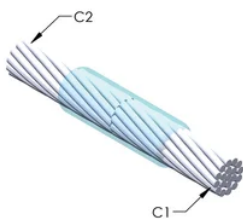

Split Crucible: No

Wear Plates: No

Mold Only: No

Welding Material: 25 or 25PLUSF20, Sold Separately

Handle Clamp: Mini EZ Attached

Conductor Sleeve: B112 x 2, Sold Separately

Price Key: T

Ease of Use: Preferred

YDERLIGERE PRODUKTOPLYSNINGER

For applications such as computer room, tunnel or other low-ventilation areas, specify a smokeless nVent ERICO Cadweld Exolon mold. Add an XL prefix to the standard mold part number when ordering (for example, a TAC2Q2Q becomes XLTAC2Q2Q). Similarly, nVent ERICO Cadweld Exolon welding material is also designated by the XL prefix (for example, 150 becomes XL150).

A gap between conductors may be required. See mold tag for more information.

XX-X-XX-XX-L-M-W		
XX	Mold Family	
X	Price Key	
XX	Conductor Code 1	
XX	Conductor Code 2	
L*	Split Crucible	Crucible section is split on molds designed with horizontal opening for easier cleaning
M*	Mold Only	
W*	Wear Plates	Reduce mechanical abrasion of molds at cable entry points

* Empty if none

DIAGRAMS

ADVARSEL

nVent-produkter skal kun installeres og anvendes som angivet i nVents produktvejledninger og træningsmaterialer. Vejledninger er tilgængelige på www.nvent.com og hos din nVent kundeservicerepræsentant. Forkert installation, misbrug,