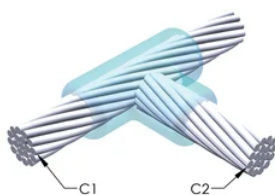

Conductor 1 Outer Diameter, Nominal: 6.53mm

Conductor 2: 2/0 Concentric

Conductor 2 Outer Diameter, Nominal: 10.62mm

Mold Split: Horizontal

Split Crucible: No

Wear Plates: No

Mold Only: No

Welding Material: 65 or 65PLUSF20, Sold Separately

Handle Clamp: L160, Sold Separately

Price Key: C

Ease of Use: Preferred

YDERLIGERE PRODUKTOPLYSNINGER

For applications such as computer room, tunnel or other low-ventilation areas, specify a smokeless nVent ERICO Cadweld Exolon mold. Add an XL prefix to the standard mold part number when ordering (for example, a TAC2Q2Q becomes XLTAC2Q2Q). Similarly, nVent ERICO Cadweld Exolon welding material is also designated by the XL prefix (for example, 150 becomes XL150).

A gap between conductors may be required. See mold tag for more information.

XX-X-XX-XX-L-M-W		
XX	Mold Family	
X	Price Key	
XX	Conductor Code 1	
XX	Conductor Code 2	
L*	Split Crucible	Crucible section is split on molds designed with horizontal opening for easier cleaning
M*	Mold Only	
W*	Wear Plates	Reduce mechanical abrasion of molds at cable entry points

* Empty if none

DIAGRAMS