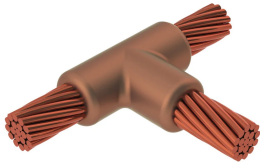

Cable to Cable, TA, #2 Solid, 6.5 mm Conductor 1 OD, 2/0 Concentric, 10.6 mm Conductor 2 OD

Data Solutions

KATALOGNUMMER

TAC1T2G

nVent ERICO Cadweld graphite molds are designed and engineered for thousands of connection styles and conductor combinations.

CERTIFICERINGER

FUNKTIONER

Forms a permanent, low resistance connection

Provides a molecular bond

nVent ERICO Cadweld Exothermic Connections are rated with the same current capacity as the conductor

Portable installation equipment with no external source of power required

Installers can be easily trained to make nVent ERICO Cadweld Exothermic Connections

Connections can be visually inspected

PRODUKTEGENSKABER

Mold Family: TA Mold Family

Conductor 1: #2 Solid

Conductor 1 Outer Diameter, Nominal: 6.53mm

Conductor 2: 2/0 Concentric

Conductor 2 Outer Diameter, Nominal: 10.62mm

Mold Split: Horizontal

Split Crucible: No

Wear Plates: No

Mold Only: No

Welding Material: 65 or 65PLUSF20, Sold Separately

Handle Clamp: L160, Sold Separately