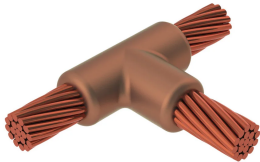

# Cable to Cable, TA, 2/0 Concentric to #2 Concentric

### KATALOGNUMMER

---

**TAC2G1V**

nVent ERICO Cadweld graphite molds are designed and engineered for thousands of connection styles and conductor combinations.

### PRODUKTEGENSKABER

---

Artikelnummer: 223622

Mold Family: TA Mold Family

Conductor 1: 2/0 Concentric

Conductor 1 Outer Diameter, Nominal: 10.62mm

Conductor 2: #2 Concentric

Conductor 2 Outer Diameter, Nominal: 7.42mm