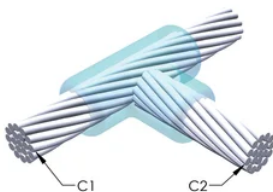

Conductor 1: 2/0 Concentric

Conductor 1 Outer Diameter, Nominal: 10.62mm

Conductor 2: #2 Concentric

Conductor 2 Outer Diameter, Nominal: 7.42mm

Mold Split: Horizontal

Split Crucible: No

Wear Plates: No

Mold Only: No

Welding Material: 45 or 45PLUSF20, Sold Separately

Handle Clamp: L160, Sold Separately

Price Key: C

Ease of Use: Preferred

YDERLIGERE PRODUKTOPLYSNINGER

For applications such as computer room, tunnel or other low-ventilation areas, specify a smokeless nVent ERICO Cadweld Exolon mold. Add an XL prefix to the standard mold part number when ordering (for example, a TAC2Q2Q becomes XLTAC2Q2Q). Similarly, nVent ERICO Cadweld Exolon welding material is also designated by the XL prefix (for example, 150 becomes XL150).

A gap between conductors may be required. See mold tag for more information.

XX-X-XX-XX-L-M-W		
XX	Mold Family	
X	Price Key	
XX	Conductor Code 1	
XX	Conductor Code 2	
L*	Split Crucible	Crucible section is split on molds designed with horizontal opening for easier cleaning
M*	Mold Only	
W*	Wear Plates	Reduce mechanical abrasion of molds at cable entry points

* Empty if none

DIAGRAMS