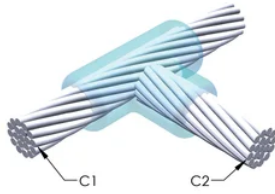

ADVARSEL

---

nVent-produkter skal kun installeres og anvendes som angivet i nVents produktvejledninger og træningsmaterialer. Vejledninger er tilgængelige på www.nvent.com og hos din nVent kundeservicerepræsentant. Forkert installation, misbrug, fejlanvendelse eller anden unkladelse af fuldt ud at følge nVents instruktioner og advarsler kan medføre funktionsfejl, materielle skader, alvorlige personskader eller død og/eller ugyldiggøre din garanti.

Vores kraftfulde portefølje af mærker:

CADDY ERICO HOFFMAN ILSCO SCHROFF TRACHTE