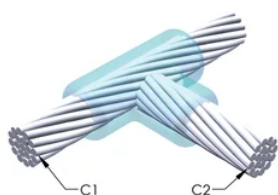

Split Crucible: No

Wear Plates: No

Mold Only: No

Welding Material: 250 or 250PLUSF20, Sold Separately

Handle Clamp: L160, Sold Separately

Price Key: C

Ease of Use: Preferred

YDERLIGERE PRODUKTOPLYSNINGER

For applications such as computer room, tunnel or other low-ventilation areas, specify a smokeless nVent ERICO Cadweld Exolon mold. Add an XL prefix to the standard mold part number when ordering (for example, a TAC2Q2Q becomes XLTAC2Q2Q). Similarly, nVent ERICO Cadweld Exolon welding material is also designated by the XL prefix (for example, 150 becomes XL150).

A gap between conductors may be required. See mold tag for more information.

XX-X-XX-XX-L-M-W		
XX	Mold Family	
X	Price Key	
XX	Conductor Code 1	
XX	Conductor Code 2	
L*	Split Crucible	Crucible section is split on molds designed with horizontal opening for easier cleaning
M*	Mold Only	
W*	Wear Plates	Reduce mechanical abrasion of molds at cable entry points

* Empty if none

DIAGRAMS

ADVARSEL

nVent-produkter skal kun installeres og anvendes som angivet i nVents produktvejledninger og træningsmaterialer. Vejledninger er tilgængelige på www.nvent.com og hos din nVent kundeservicerepræsentant. Forkert installation, misbrug, fejlanvendelse eller anden undladelse af fuldt ud at følge nVents instruktioner og advarsler kan medføre funktionsfejl, materielle skader, alvorlige personskader eller død og/eller ugyldiggøre din garanti.