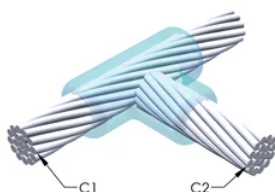

Split Crucible: No

Wear Plates: No

Mold Only: No

Welding Material: 200 or 200PLUSF20, Sold Separately

Handle Clamp: L160, Sold Separately

Mold Sealer: T403, Sold Separately

Price Key: C

Ease of Use: Preferred

YDERLIGERE PRODUKTOPLYSNINGER

For applications such as computer room, tunnel or other low-ventilation areas, specify a smokeless nVent ERICO Cadweld Exolon mold. Add an XL prefix to the standard mold part number when ordering (for example, a TAC2Q2Q becomes XLTAC2Q2Q). Similarly, nVent ERICO Cadweld Exolon welding material is also designated by the XL prefix (for example, 150 becomes XL150).

A gap between conductors may be required. See mold tag for more information.

XX-X-XX-XX-L-M-W		
XX	Mold Family	
X	Price Key	
XX	Conductor Code 1	
XX	Conductor Code 2	
L*	Split Crucible	Crucible section is split on molds designed with horizontal opening for easier cleaning
M*	Mold Only	
W*	Wear Plates	Reduce mechanical abrasion of molds at cable entry points

* Empty if none

DIAGRAMS

ADVARSEL

nVent-produkter skal kun installeres og anvendes som angivet i nVents produktvejledninger og træningsmaterialer. Vejledninger er tilgængelige på www.nvent.com og hos din nVent kundeservicerepræsentant. Forkert installation, misbrug,