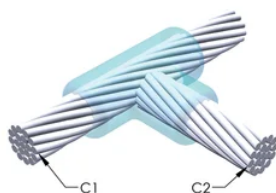

Split Crucible: No

Wear Plates: No

Mold Only: No

Welding Material: 200 or 200PLUSF20, Sold Separately

Handle Clamp: L160, Sold Separately

Price Key: C

Ease of Use: Preferred

YDERLIGERE PRODUKTOPLYSNINGER

For applications such as computer room, tunnel or other low-ventilation areas, specify a smokeless nVent ERICO Cadweld Exolon mold. Add an XL prefix to the standard mold part number when ordering (for example, a TAC2Q2Q becomes XLTAC2Q2Q). Similarly, nVent ERICO Cadweld Exolon welding material is also designated by the XL prefix (for example, 150 becomes XL150).

A gap between conductors may be required. See mold tag for more information.

XX-X-XX-XX-L-M-W		
XX	Mold Family	
X	Price Key	
XX	Conductor Code 1	
XX	Conductor Code 2	
L*	Split Crucible	Crucible section is split on molds designed with horizontal opening for easier cleaning
M*	Mold Only	
W*	Wear Plates	Reduce mechanical abrasion of molds at cable entry points

* Empty if none

DIAGRAMS

ADVARSEL

nVent-produkter skal kun installeres og anvendes som angivet i nVents produktvejledninger og træningsmaterialer. Vejledninger er tilgængelige på www.nvent.com og hos din nVent kundeservicerepræsentant. Forkert installation, misbrug, fejlanvendelse eller anden unladelse af fuldt ud at følge nVents instruktioner og advarsler kan medføre funktionsfejl, materielle skader, alvorlige personskader eller død og/eller ugyldiggøre din garanti.