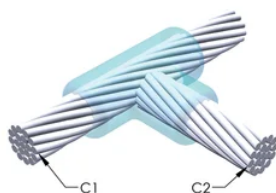

Split Crucible: No

Wear Plates: No

Mold Only: No

Welding Material: 200 or 200PLUSF20, Sold Separately

Handle Clamp: L160, Sold Separately

Price Key: C

Ease of Use: Preferred

YDERLIGERE PRODUKTOPLYSNINGER

For applications such as computer room, tunnel or other low-ventilation areas, specify a smokeless nVent ERICO Cadweld Exolon mold. Add an XL prefix to the standard mold part number when ordering (for example, a TAC2Q2Q becomes XLTAC2Q2Q). Similarly, nVent ERICO Cadweld Exolon welding material is also designated by the XL prefix (for example, 150 becomes XL150).

A gap between conductors may be required. See mold tag for more information.

XX-X-XX-XX-L-M-W		
XX	Mold Family	
X	Price Key	
XX	Conductor Code 1	
XX	Conductor Code 2	
L*	Split Crucible	Crucible section is split on molds designed with horizontal opening for easier cleaning
M*	Mold Only	
W*	Wear Plates	Reduce mechanical abrasion of molds at cable entry points

* Empty if none

DIAGRAMS

ADVARSEL

nVent-produkter skal kun installeres og anvendes som angivet i nVents produktvejledninger og træningsmaterialer. Vejledninger er tilgængelige på www.nvent.com og hos din nVent kundeservicerepræsentant. Forkert installation, misbrug, fejlanvendelse eller anden undladelse af fuldt ud at følge nVents instruktioner og advarsler kan medføre funktionsfejl, materielle skader, alvorlige personskader eller død og/eller ugyldiggøre din garanti.