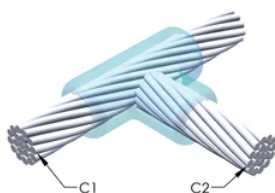

Mold Split: Horizontal

Split Crucible: No

Wear Plates: No

Mold Only: No

Welding Material: 150 or 150PLUSF20, Sold Separately

Handle Clamp: L160, Sold Separately

Price Key: C

Ease of Use: Preferred

YDERLIGERE PRODUKTOPLYSNINGER

For applications such as computer room, tunnel or other low-ventilation areas, specify a smokeless nVent ERICO Cadweld Exolon mold. Add an XL prefix to the standard mold part number when ordering (for example, a TAC2Q2Q becomes XLTAC2Q2Q). Similarly, nVent ERICO Cadweld Exolon welding material is also designated by the XL prefix (for example, 150 becomes XL150).

A gap between conductors may be required. See mold tag for more information.

XX-X-XX-XX-L-M-W		
XX	Mold Family	
X	Price Key	
XX	Conductor Code 1	
XX	Conductor Code 2	
L*	Split Crucible	Crucible section is split on molds designed with horizontal opening for easier cleaning
M*	Mold Only	
W*	Wear Plates	Reduce mechanical abrasion of molds at cable entry points

* Empty if none

DIAGRAMS

ADVARSEL

nVent-produkter skal kun installeres og anvendes som angivet i nVents produktvejledninger og træningsmaterialer. Vejledninger er tilgængelige på www.nvent.com og hos din nVent kundeservicerepræsentant. Forkert installation, misbrug, fejlanvendelse eller anden unladelse af fuldt ud at følge nVents instruktioner og advarsler kan medføre funktionsfejl, materielle skader, alvorlige personskader eller død og/eller ugyldiggøre din garanti.