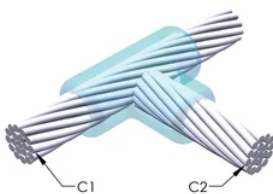

Mold Split: Horizontal

Split Crucible: No

Wear Plates: No

Mold Only: No

Welding Material: 150 or 150PLUSF20, Sold Separately

Handle Clamp: L160 and B265, Sold Separately

Frame: Not Required

Price Key: C

Ease of Use: Preferred

YDERLIGERE PRODUKTOPLYSNINGER

For applications such as computer room, tunnel or other low-ventilation areas, specify a smokeless nVent ERICO Cadweld Exolon mold. Add an XL prefix to the standard mold part number when ordering (for example, a TAC2Q2Q becomes XLTAC2Q2Q). Similarly, nVent ERICO Cadweld Exolon welding material is also designated by the XL prefix (for example, 150 becomes XL150).

A gap between conductors may be required. See mold tag for more information.

XX-X-XX-XX-L-M-W		
XX	Mold Family	
X	Price Key	
XX	Conductor Code 1	
XX	Conductor Code 2	
L*	Split Crucible	Crucible section is split on molds designed with horizontal opening for easier cleaning
M*	Mold Only	
W*	Wear Plates	Reduce mechanical abrasion of molds at cable entry points

* Empty if none

DIAGRAMS