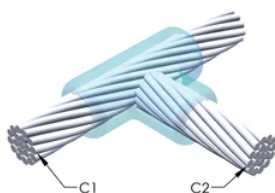

Mold Split: Horizontal

Split Crucible: No

Wear Plates: No

Mold Only: No

Welding Material: 90 or 90PLUSF20, Sold Separately

Handle Clamp: L160, Sold Separately

Price Key: C

Ease of Use: Preferred

YDERLIGERE PRODUKTOPLYSNINGER

For applications such as computer room, tunnel or other low-ventilation areas, specify a smokeless nVent ERICO Cadweld Exolon mold. Add an XL prefix to the standard mold part number when ordering (for example, a TAC2Q2Q becomes XLTAC2Q2Q). Similarly, nVent ERICO Cadweld Exolon welding material is also designated by the XL prefix (for example, 150 becomes XL150).

A gap between conductors may be required. See mold tag for more information.

XX-X-XX-XX-L-M-W		
XX	Mold Family	
X	Price Key	
XX	Conductor Code 1	
XX	Conductor Code 2	
L*	Split Crucible	Crucible section is split on molds designed with horizontal opening for easier cleaning
M*	Mold Only	
W*	Wear Plates	Reduce mechanical abrasion of molds at cable entry points

* Empty if none

DIAGRAMS

ADVARSEL

nVent-produkter skal kun installeres og anvendes som angivet i nVents produktvejledninger og træningsmaterialer. Vejledninger er tilgængelige på www.nvent.com og hos din nVent kundeservicerepræsentant. Forkert installation, misbrug, fejlanvendelse eller anden unladelse af fuldt ud at følge nVents instruktioner og advarsler kan medføre funktionsfejl, materielle skader, alvorlige personskader eller død og/eller ugyldiggøre din garanti.