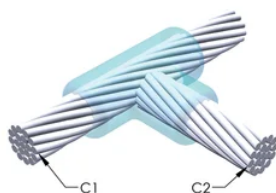

Split Crucible: No

Wear Plates: No

Mold Only: No

Welding Material: 500 or 500PLUSF20, Sold Separately

Handle Clamp: L159, Sold Separately

Price Key: D

Ease of Use: Preferred

YDERLIGERE PRODUKTOPLYSNINGER

For applications such as computer room, tunnel or other low-ventilation areas, specify a smokeless nVent ERICO Cadweld Exolon mold. Add an XL prefix to the standard mold part number when ordering (for example, a TAC2Q2Q becomes XLTAC2Q2Q). Similarly, nVent ERICO Cadweld Exolon welding material is also designated by the XL prefix (for example, 150 becomes XL150).

A gap between conductors may be required. See mold tag for more information.

XX-X-XX-XX-L-M-W		
XX	Mold Family	
X	Price Key	
XX	Conductor Code 1	
XX	Conductor Code 2	
L*	Split Crucible	Crucible section is split on molds designed with horizontal opening for easier cleaning
M*	Mold Only	
W*	Wear Plates	Reduce mechanical abrasion of molds at cable entry points

* Empty if none

DIAGRAMS

ADVARSEL

nVent-produkter skal kun installeres og anvendes som angivet i nVents produktvejledninger og træningsmaterialer. Vejledninger er tilgængelige på www.nvent.com og hos din nVent kundeservicerepræsentant. Forkert installation, misbrug, fejlanvendelse eller anden undladelse af fuldt ud at følge nVents instruktioner og advarsler kan medføre funktionsfejl, materielle skader, alvorlige personskader eller død og/eller ugyldiggøre din garanti.