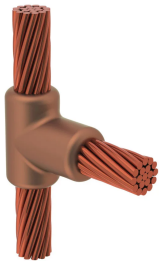

# Cable to Cable, TC, #2 Solid, 6.5 mm Conductor 1 OD, #6 Solid, 4.1 mm Conductor 2 OD

#### TCR1T1G

nVent ERICO Cadweld graphite molds are designed and engineered for thousands of connection styles and conductor combinations.

### FUNKTIONER

Forms a permanent, low resistance connection

Provides a molecular bond

nVent ERICO Cadweld Exothermic Connections are rated with the same current capacity as the conductor

Portable installation equipment with no external source of power required

Wear Plates: No

Mold Only: No

Welding Material: 65 or 65PLUSF20, Sold Separately

Handle Clamp: L160, Sold Separately

Conductor Sleeve: B1331L, Sold Separately

Price Key: R

Ease of Use: Difficult