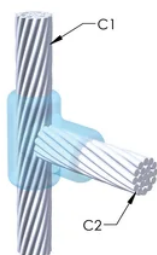

Split Crucible: No

Wear Plates: No

Mold Only: No

Welding Material: 115 or 115PLUSF20, Sold Separately

Handle Clamp: L160, Sold Separately

Price Key: R

Ease of Use: Difficult

YDERLIGERE PRODUKTOPLYSNINGER

For applications such as computer room, tunnel or other low-ventilation areas, specify a smokeless nVent ERICO Cadweld Exolon mold. Add an XL prefix to the standard mold part number when ordering (for example, a TAC2Q2Q becomes XLTAC2Q2Q). Similarly, nVent ERICO Cadweld Exolon welding material is also designated by the XL prefix (for example, 150 becomes XL150).

A gap between conductors may be required. See mold tag for more information.

XX-X-XX-XX-L-M-W		
XX	Mold Family	
X	Price Key	
XX	Conductor Code 1	
XX	Conductor Code 2	
L*	Split Crucible	Crucible section is split on molds designed with horizontal opening for easier cleaning
M*	Mold Only	
W*	Wear Plates	Reduce mechanical abrasion of molds at cable entry points

* Empty if none

DIAGRAMS

ADVARSEL

nVent-produkter skal kun installeres og anvendes som angivet i nVents produktvejledninger og træningsmaterialer. Vejledninger er tilgængelige på www.nvent.com og hos din nVent kundeservicerepræsentant. Forkert installation, misbrug, fejlanvendelse eller anden undladelse af fuldt ud at følge nVents instruktioner og advarsler kan medføre funktionsfejl, materielle skader, alvorlige personskader eller død og/eller ugyldiggøre din garanti.