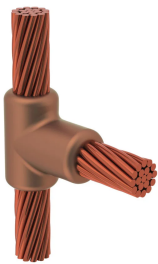

Cable to Cable, TC, 3/0 Concentric, 11.9 mm Conductor 1 OD, 1/0 Concentric, 9.5 mm Conductor 2 OD

Data Solutions

KATALOGNUMMER

TCR2L2C

nVent ERICO Cadweld graphite molds are designed and engineered for thousands of connection styles and conductor combinations.

FUNKTIONER

Forms a permanent, low resistance connection

Provides a molecular bond

nVent ERICO Cadweld Exothermic Connections are rated with the same current capacity as the conductor

Portable installation equipment with no external source of power required

Installers can be easily trained to make nVent ERICO Cadweld Exothermic Connections

Connections can be visually inspected

PRODUKTEGENSKABER

Mold Family: TC Mold Family

Conductor 1: 3/0 Concentric

Conductor 1 Outer Diameter, Nominal: 11.94mm

Conductor 2: 1/0 Concentric

Conductor 2 Outer Diameter, Nominal: 9.47mm

Mold Split: Vertical

Split Crucible: No

Wear Plates: No

Mold Only: No

Welding Material: 115 or 115PLUSF20, Sold Separately

Handle Clamp: L160, Sold Separately