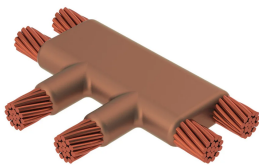

Cable to Cable, TF, 4/0 Concentric, 13.4 mm Conductor 1 OD, 4/0 Concentric, 13.4 mm Conductor 2 OD

Data Solutions

KATALOGNUMMER

TFD2Q2Q

nVent ERICO Cadweld graphite molds are designed and engineered for thousands of connection styles and conductor combinations.

FUNKTIONER

Forms a permanent, low resistance connection

Provides a molecular bond

nVent ERICO Cadweld Exothermic Connections are rated with the same current capacity as the conductor

Portable installation equipment with no external source of power required

Installers can be easily trained to make nVent ERICO Cadweld Exothermic Connections

Connections can be visually inspected

PRODUKTEGENSKABER

Mold Family: TF Mold Family

Conductor 1: 4/0 Concentric

Conductor 1 Outer Diameter, Nominal: 13.41mm

Conductor 2: 4/0 Concentric

Conductor 2 Outer Diameter, Nominal: 13.41mm

Mold Split: Horizontal

Split Crucible: No

Wear Plates: No

Mold Only: No

Welding Material: 500 or 500PLUSF20, Sold Separately

Handle Clamp: L159, Sold Separately