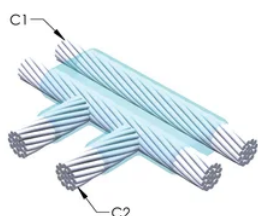

Split Crucible: No

Wear Plates: No

Mold Only: No

Welding Material: 500 or 500PLUSF20, Sold Separately

Handle Clamp: L159, Sold Separately

Price Key: D

Ease of Use: Difficult

YDERLIGERE PRODUKTOPLYSNINGER

For applications such as computer room, tunnel or other low-ventilation areas, specify a smokeless nVent ERICO Cadweld Exolon mold. Add an XL prefix to the standard mold part number when ordering (for example, a TAC2Q2Q becomes XLTAC2Q2Q). Similarly, nVent ERICO Cadweld Exolon welding material is also designated by the XL prefix (for example, 150 becomes XL150).

A gap between conductors may be required. See mold tag for more information.

XX-X-XX-XX-L-M-W		
XX	Mold Family	
X	Price Key	
XX	Conductor Code 1	
XX	Conductor Code 2	
L*	Split Crucible	Crucible section is split on molds designed with horizontal opening for easier cleaning
M*	Mold Only	
W*	Wear Plates	Reduce mechanical abrasion of molds at cable entry points

* Empty if none

DIAGRAMS

ADVARSEL

nVent-produkter skal kun installeres og anvendes som angivet i nVents produktvejledninger og træningsmaterialer. Vejledninger er tilgængelige på www.nvent.com og hos din nVent kundeservicerepræsentant. Forkert installation, misbrug, fejlanvendelse eller anden undladelse af fuldt ud at følge nVents instruktioner og advarsler kan medføre funktionsfejl, materielle skader, alvorlige personskader eller død og/eller ugyldiggøre din garanti.