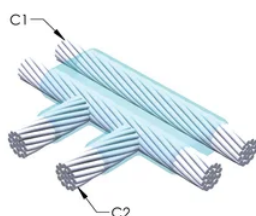

Split Crucible: No

Wear Plates: No

Mold Only: No

Welding Material: 150 or 150PLUSF20, Sold Separately

Handle Clamp: L160, Sold Separately

Price Key: R

Ease of Use: Difficult

YDERLIGERE PRODUKTOPLYSNINGER

For applications such as computer room, tunnel or other low-ventilation areas, specify a smokeless nVent ERICO Cadweld Exolon mold. Add an XL prefix to the standard mold part number when ordering (for example, a TAC2Q2Q becomes XLTAC2Q2Q). Similarly, nVent ERICO Cadweld Exolon welding material is also designated by the XL prefix (for example, 150 becomes XL150).

A gap between conductors may be required. See mold tag for more information.

XX-X-XX-XX-L-M-W		
XX	Mold Family	
X	Price Key	
XX	Conductor Code 1	
XX	Conductor Code 2	
L*	Split Crucible	Crucible section is split on molds designed with horizontal opening for easier cleaning
M*	Mold Only	
W*	Wear Plates	Reduce mechanical abrasion of molds at cable entry points

* Empty if none

DIAGRAMS

ADVARSEL

nVent-produkter skal kun installeres og anvendes som angivet i nVents produktvejledninger og træningsmaterialer. Vejledninger er tilgængelige på www.nvent.com og hos din nVent kundeservicerepræsentant. Forkert installation, misbrug, fejlanvendelse eller anden undladelse af fuldt ud at følge nVents instruktioner og advarsler kan medføre funktionsfejl, materielle skader, alvorlige personskader eller død og/eller ugyldiggøre din garanti.