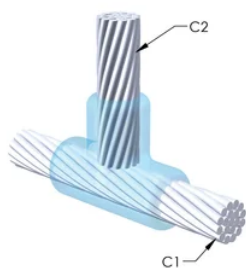

Split Crucible: No

Wear Plates: No

Mold Only: No

Welding Material: 90 or 90PLUSF20, Sold Separately

Handle Clamp: L160, Sold Separately

Frame: Not Required

Price Key: R

Ease of Use: Difficult

YDERLIGERE PRODUKTOPLYSNINGER

For applications such as computer room, tunnel or other low-ventilation areas, specify a smokeless nVent ERICO Cadweld Exolon mold. Add an XL prefix to the standard mold part number when ordering (for example, a TAC2Q2Q becomes XLTAC2Q2Q). Similarly, nVent ERICO Cadweld Exolon welding material is also designated by the XL prefix (for example, 150 becomes XL150).

A gap between conductors may be required. See mold tag for more information.

XX-X-XX-XX-L-M-W		
XX	Mold Family	
X	Price Key	
XX	Conductor Code 1	
XX	Conductor Code 2	
L*	Split Crucible	Crucible section is split on molds designed with horizontal opening for easier cleaning
M*	Mold Only	
W*	Wear Plates	Reduce mechanical abrasion of molds at cable entry points

* Empty if none

DIAGRAMS

ADVARSEL

nVent-produkter skal kun installeres og anvendes som angivet i nVents produktvejledninger og træningsmaterialer. Vejledninger er tilgængelige på www.nvent.com og hos din nVent kundeservicerepræsentant. Forkert installation, misbrug, fejlanvendelse eller anden unladelse af fuldt ud at følge nVents instruktioner og advarsler kan medføre funktionsfejl, materielle skader, alvorlige personskader eller død og/eller ugyldiggøre din garanti.