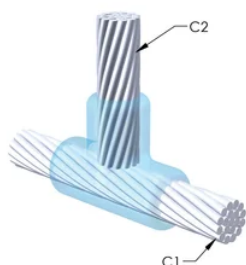

Split Crucible: No

Wear Plates: No

Mold Only: No

Welding Material: 115 or 115PLUSF20, Sold Separately

Handle Clamp: L160, Sold Separately

Price Key: R

Ease of Use: Difficult

YDERLIGERE PRODUKTOPLYSNINGER

For applications such as computer room, tunnel or other low-ventilation areas, specify a smokeless nVent ERICO Cadweld Exolon mold. Add an XL prefix to the standard mold part number when ordering (for example, a TAC2Q2Q becomes XLTAC2Q2Q). Similarly, nVent ERICO Cadweld Exolon welding material is also designated by the XL prefix (for example, 150 becomes XL150).

A gap between conductors may be required. See mold tag for more information.

XX-X-XX-XX-L-M-W		
XX	Mold Family	
X	Price Key	
XX	Conductor Code 1	
XX	Conductor Code 2	
L*	Split Crucible	Crucible section is split on molds designed with horizontal opening for easier cleaning
M*	Mold Only	
W*	Wear Plates	Reduce mechanical abrasion of molds at cable entry points

* Empty if none

DIAGRAMS

ADVARSEL

nVent-produkter skal kun installeres og anvendes som angivet i nVents produktvejledninger og træningsmaterialer. Vejledninger er tilgængelige på www.nvent.com og hos din nVent kundeservicerepræsentant. Forkert installation, misbrug, fejlanvendelse eller anden undladelse af fuldt ud at følge nVents instruktioner og advarsler kan medføre funktionsfejl, materielle skader, alvorlige personskader eller død og/eller ugyldiggøre din garanti.