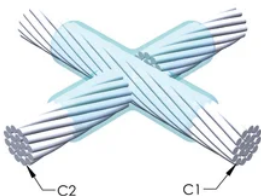

Conductor 1 Outer Diameter, Nominal: 5.18mm

Conductor 2: #4 Solid

Conductor 2 Outer Diameter, Nominal: 5.18mm

Mold Split: Horizontal

Split Crucible: No

Wear Plates: No

Mold Only: No

Welding Material: 45 or 45PLUSF20, Sold Separately

Handle Clamp: L160, Sold Separately

Price Key: C

Ease of Use: Preferred

YDERLIGERE PRODUKTOPLYSNINGER

For applications such as computer room, tunnel or other low-ventilation areas, specify a smokeless nVent ERICO Cadweld Exolon mold. Add an XL prefix to the standard mold part number when ordering (for example, a TAC2Q2Q becomes XLTAC2Q2Q). Similarly, nVent ERICO Cadweld Exolon welding material is also designated by the XL prefix (for example, 150 becomes XL150).

A gap between conductors may be required. See mold tag for more information.

XX-X-XX-XX-L-M-W		
XX	Mold Family	
X	Price Key	
XX	Conductor Code 1	
XX	Conductor Code 2	
L*	Split Crucible	Crucible section is split on molds designed with horizontal opening for easier cleaning
M*	Mold Only	
W*	Wear Plates	Reduce mechanical abrasion of molds at cable entry points

* Empty if none

DIAGRAMS