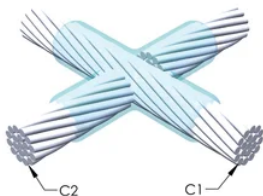

Conductor 1 Outer Diameter, Nominal: 6.53mm

Conductor 2: #2 Solid

Conductor 2 Outer Diameter, Nominal: 6.53mm

Mold Split: Horizontal

Split Crucible: No

Wear Plates: No

Mold Only: No

Welding Material: 65 or 65PLUSF20, Sold Separately

Handle Clamp: L160, Sold Separately

Price Key: C

Ease of Use: Preferred

YDERLIGERE PRODUKTOPLYSNINGER

For applications such as computer room, tunnel or other low-ventilation areas, specify a smokeless nVent ERICO Cadweld Exolon mold. Add an XL prefix to the standard mold part number when ordering (for example, a TAC2Q2Q becomes XLTAC2Q2Q). Similarly, nVent ERICO Cadweld Exolon welding material is also designated by the XL prefix (for example, 150 becomes XL150).

A gap between conductors may be required. See mold tag for more information.

XX-X-XX-XX-L-M-W		
XX	Mold Family	
X	Price Key	
XX	Conductor Code 1	
XX	Conductor Code 2	
L*	Split Crucible	Crucible section is split on molds designed with horizontal opening for easier cleaning
M*	Mold Only	
W*	Wear Plates	Reduce mechanical abrasion of molds at cable entry points

* Empty if none

DIAGRAMS