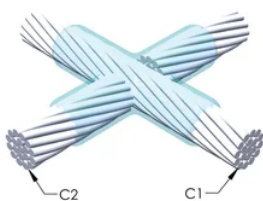

Conductor 1: 4/0 Concentric

Conductor 1 Outer Diameter, Nominal: 13.41mm

Conductor 2: 4/0 Concentric

Conductor 2 Outer Diameter, Nominal: 13.41mm

Mold Split: Horizontal

Split Crucible: No

Wear Plates: No

Mold Only: No

Welding Material: 200 or 200PLUSF20, Sold Separately

Handle Clamp: L160, Sold Separately

Price Key: C

Ease of Use: Preferred

YDERLIGERE PRODUKTOPLYSNINGER

For applications such as computer room, tunnel or other low-ventilation areas, specify a smokeless nVent ERICO Cadweld Exolon mold. Add an XL prefix to the standard mold part number when ordering (for example, a TAC2Q2Q becomes XLTAC2Q2Q). Similarly, nVent ERICO Cadweld Exolon welding material is also designated by the XL prefix (for example, 150 becomes XL150).

A gap between conductors may be required. See mold tag for more information.

XX-X-XX-XX-L-M-W		
XX	Mold Family	
X	Price Key	
XX	Conductor Code 1	
XX	Conductor Code 2	
L*	Split Crucible	Crucible section is split on molds designed with horizontal opening for easier cleaning
M*	Mold Only	
W*	Wear Plates	Reduce mechanical abrasion of molds at cable entry points

* Empty if none

DIAGRAMS