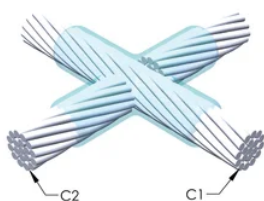

Split Crucible: No

Wear Plates: No

Mold Only: No

Welding Material: 250 or 250PLUSF20, Sold Separately

Handle Clamp: L160, Sold Separately

Price Key: C

Ease of Use: Preferred

YDERLIGERE PRODUKTOPLYSNINGER

For applications such as computer room, tunnel or other low-ventilation areas, specify a smokeless nVent ERICO Cadweld Exolon mold. Add an XL prefix to the standard mold part number when ordering (for example, a TAC2Q2Q becomes XLTAC2Q2Q). Similarly, nVent ERICO Cadweld Exolon welding material is also designated by the XL prefix (for example, 150 becomes XL150).

A gap between conductors may be required. See mold tag for more information.

XX-X-XX-XX-L-M-W		
XX	Mold Family	
X	Price Key	
XX	Conductor Code 1	
XX	Conductor Code 2	
L*	Split Crucible	Crucible section is split on molds designed with horizontal opening for easier cleaning
M*	Mold Only	
W*	Wear Plates	Reduce mechanical abrasion of molds at cable entry points

* Empty if none

DIAGRAMS

ADVARSEL

nVent-produkter skal kun installeres og anvendes som angivet i nVents produktvejledninger og træningsmaterialer. Vejledninger er tilgængelige på www.nvent.com og hos din nVent kundeservicerepræsentant. Forkert installation, misbrug, fejlanvendelse eller anden unkladelse af fuldt ud at følge nVents instruktioner og advarsler kan medføre funktionsfejl, materielle skader, alvorlige personskader eller død og/eller ugyldiggøre din garanti.