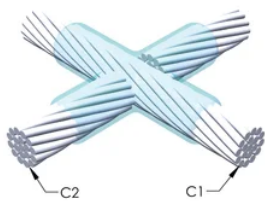

DIAGRAMS

ADVARSEL

---

nVent-produkter skal kun installeres og anvendes som angivet i nVents produktvejledninger og træningsmaterialer. Vejledninger er tilgængelige på www.nvent.com og hos din nVent kundeservicerepræsentant. Forkert installation, misbrug, fejlanvendelse eller anden unkladelse af fuldt ud at følge nVents instruktioner og advarsler kan medføre funktionsfejl, materielle skader, alvorlige personskader eller død og/eller ugyldiggøre din garanti.

Vores kraftfulde portefølje af mærker:

CADDY ERICO HOFFMAN ILSCO SCHROFF TRACHTE